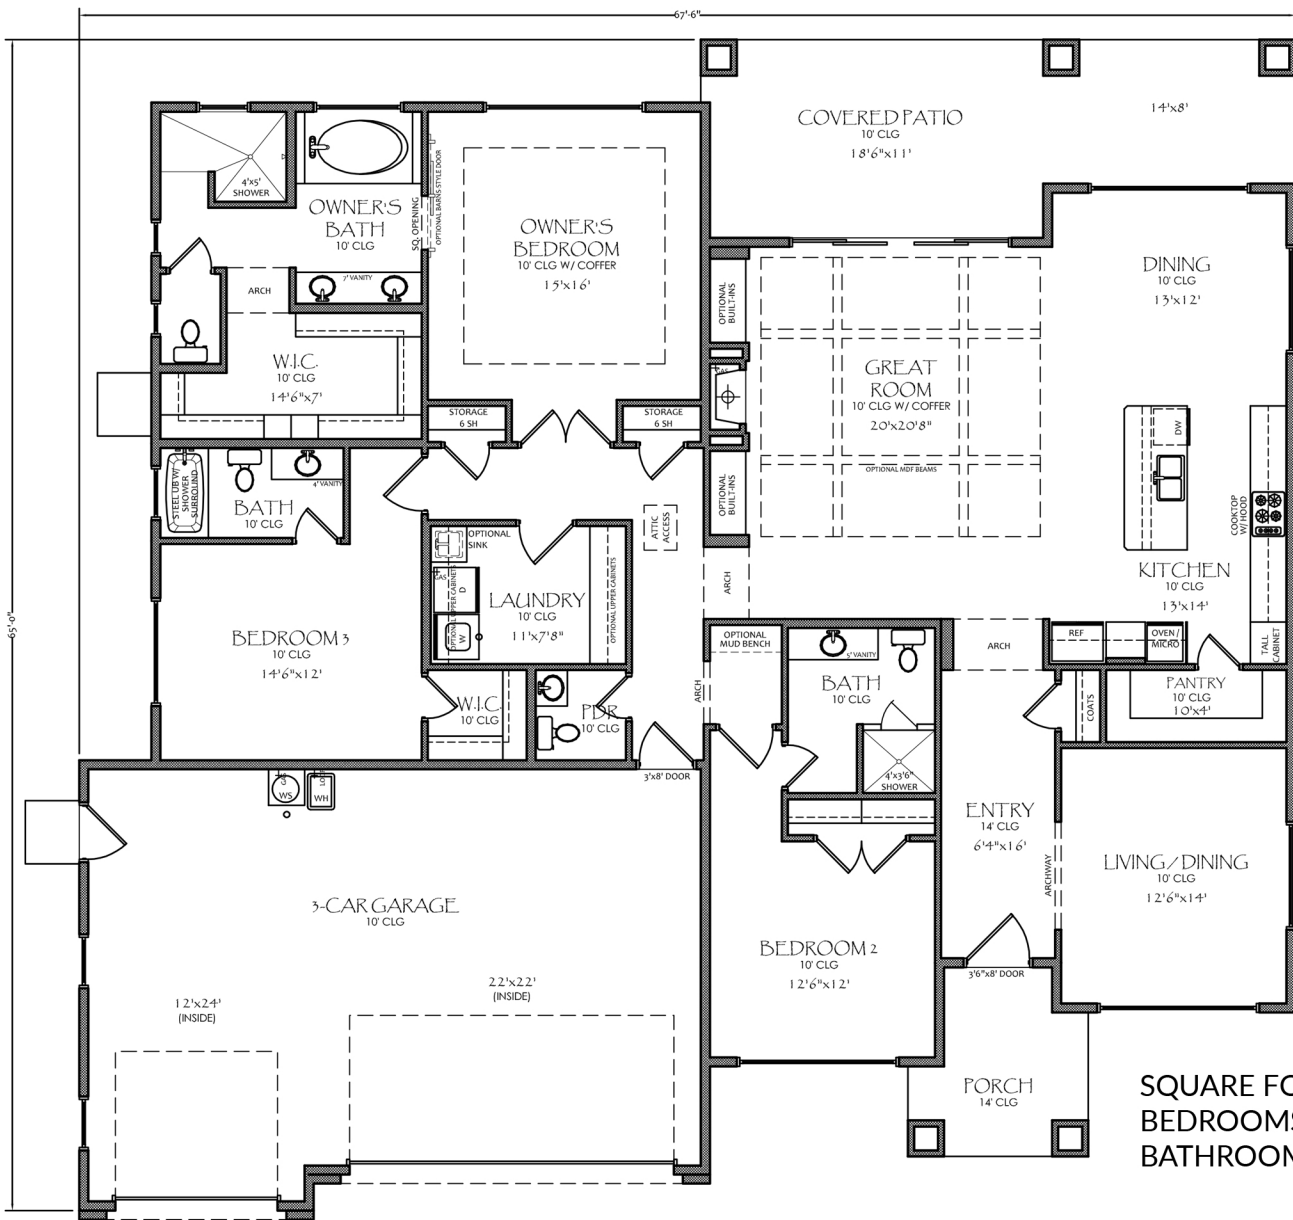

THE VALENCIA

SQUARE FOOTAGE: 2,618
BEDROOMS: 3
BATHROOMS: 3.5