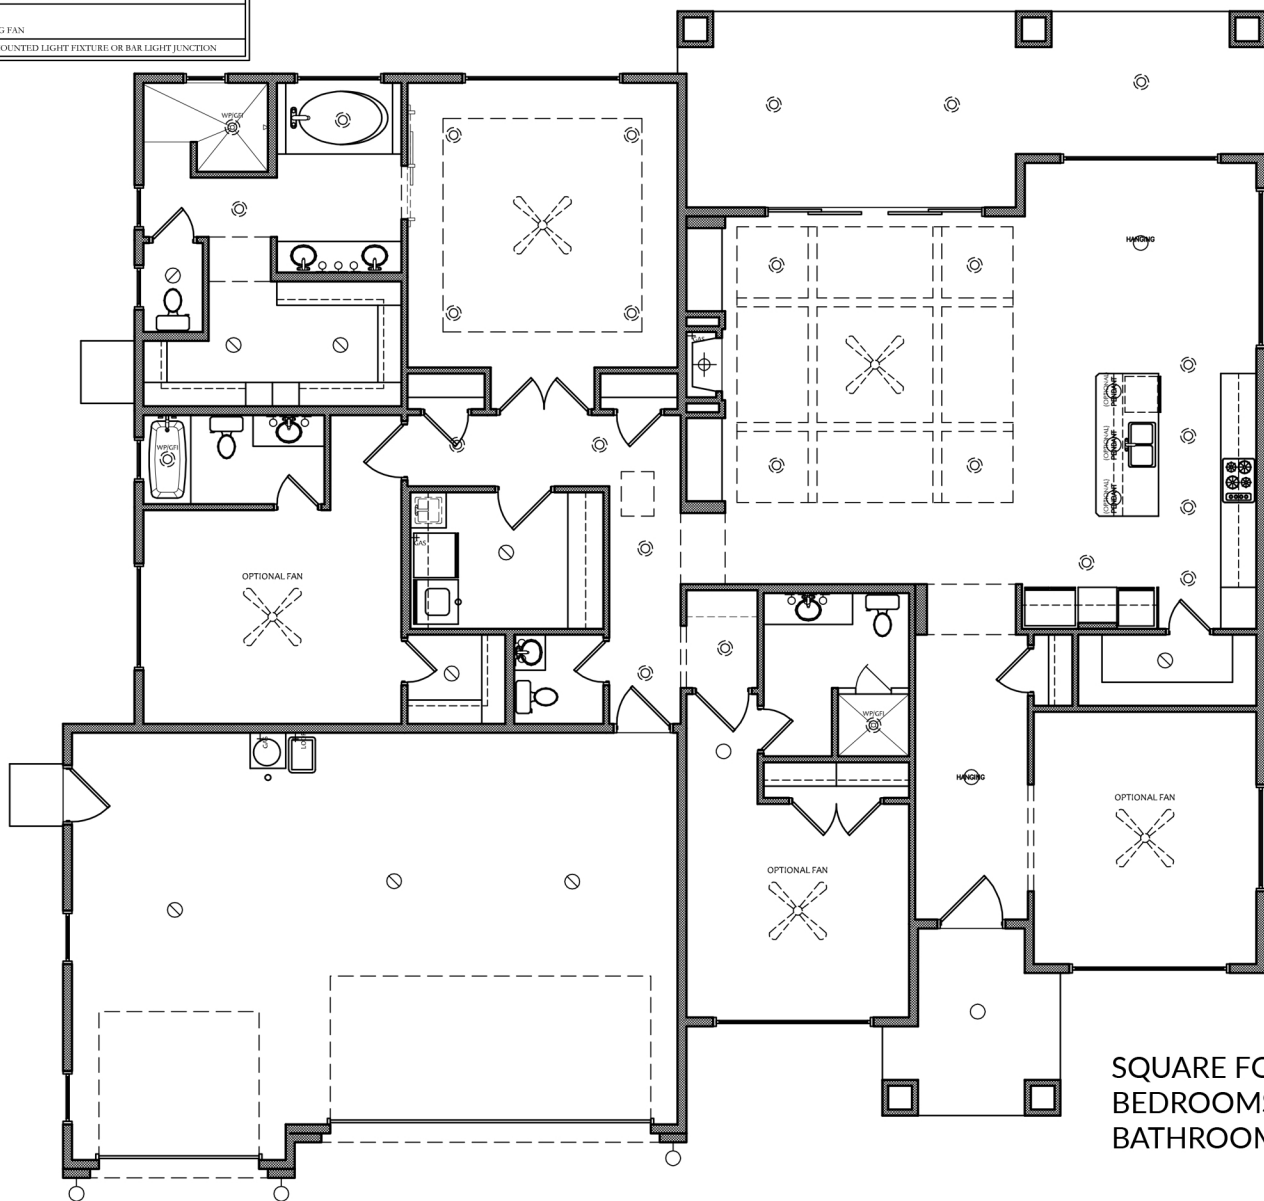

THE VALENCIA

LEGEND

1	5" RECESSED DOWNLIGHT FIXTURE
2	FLUSH MOUNTED LIGHT
3	CEILING MOUNTED LIGHT
4	CEILING FAN
5	WALL MOUNTED LIGHT FIXTURE OR BAR LIGHT JUNCTION

SQUARE FOOTAGE: 2,618
 BEDROOMS: 3
 BATHROOMS: 3.5