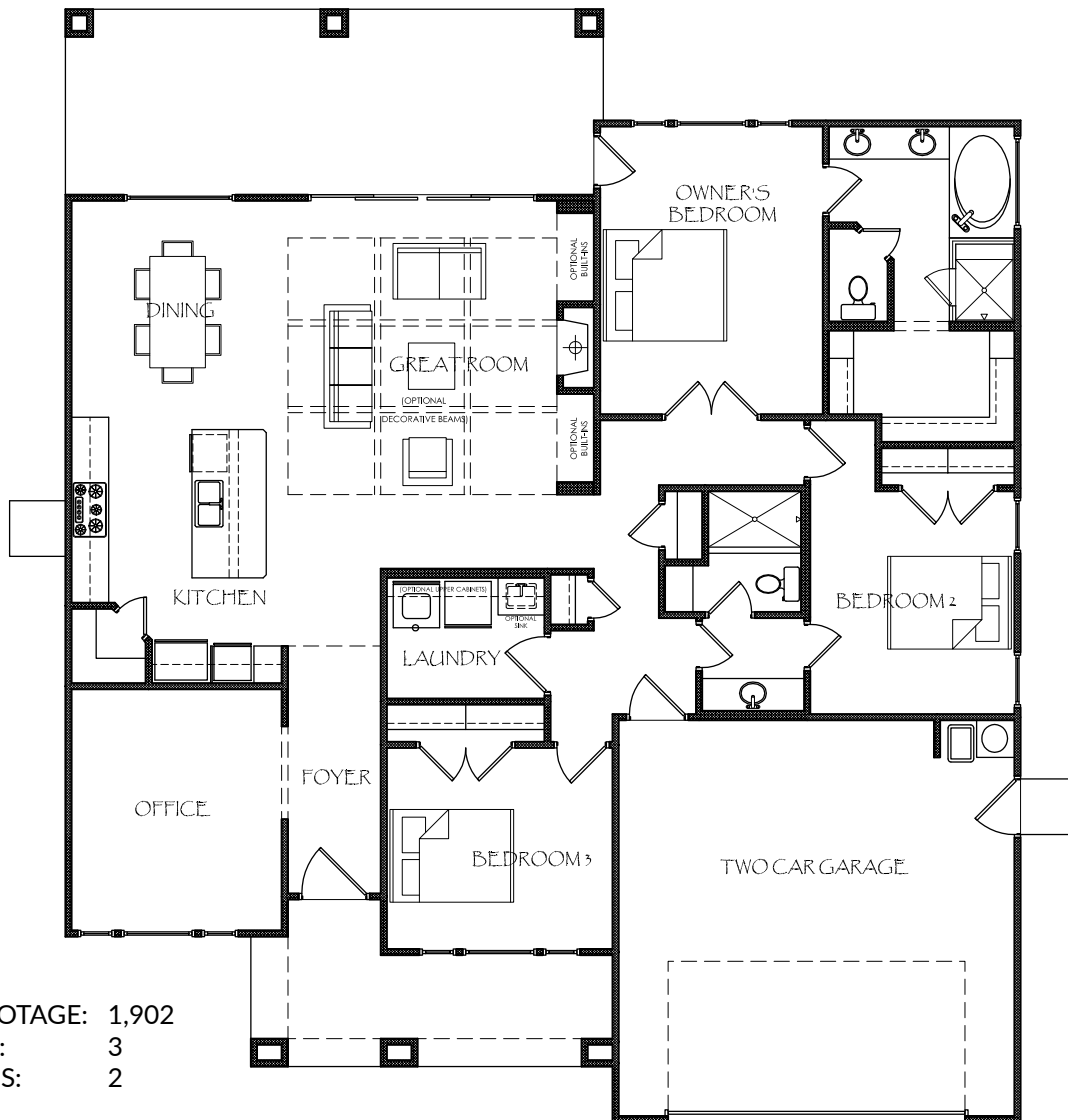

THE COLBY

SQUARE FOOTAGE: 1,902
 BEDROOMS: 3
 BATHROOMS: 2

Notice: The designs shown and described herein including the technical drawings, graphic representation & models thereof, are proprietary & can not be copied, duplicated, or commercially exploited in whole or in part without the sole and express written permission from Taylor Built Homes. All square footage and measurements are approximate. All exterior elevations and floor plans are for illustration purposes only and are subject to change and prior sale at any time without notice or obligation.