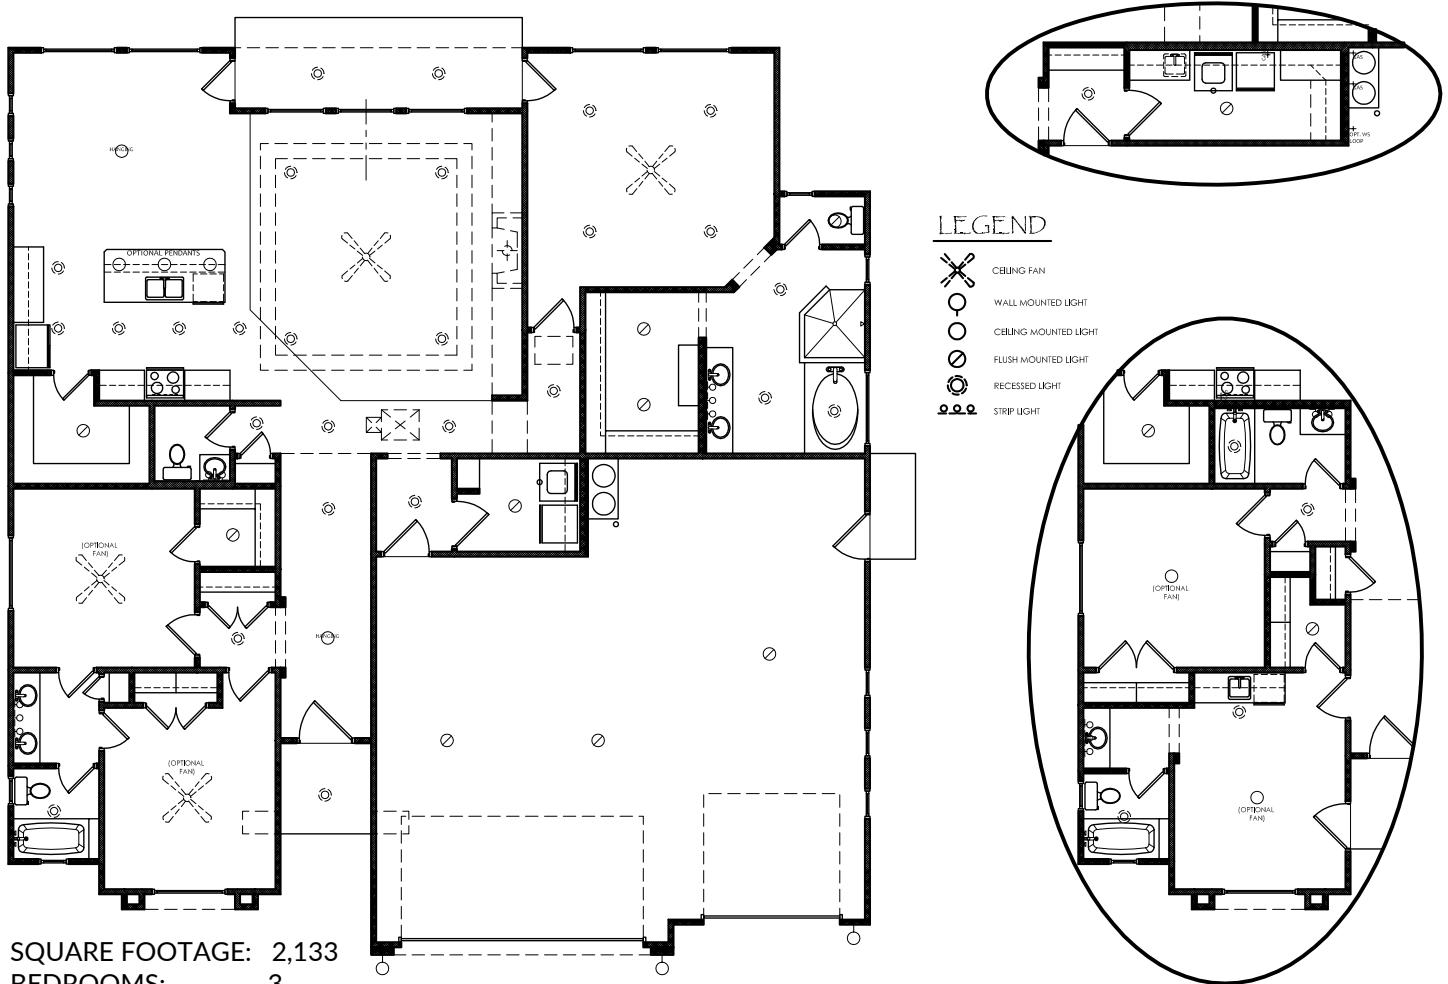

ELEVATION A

ELEVATION B

THE CHELSEY

SQUARE FOOTAGE: 2,133
 BEDROOMS: 3
 BATHROOMS: 2.5

Notice: The designs shown and described herein including the technical drawings, graphic representation & models thereof, are proprietary & can not be copied, duplicated, or commercially exploited in whole or in part without the sole and express written permission from Taylor Built Homes. All square footage and measurements are approximate. All exterior elevations and floor plans are for illustration purposes only and are subject to change and prior sale at any time without notice or obligation.